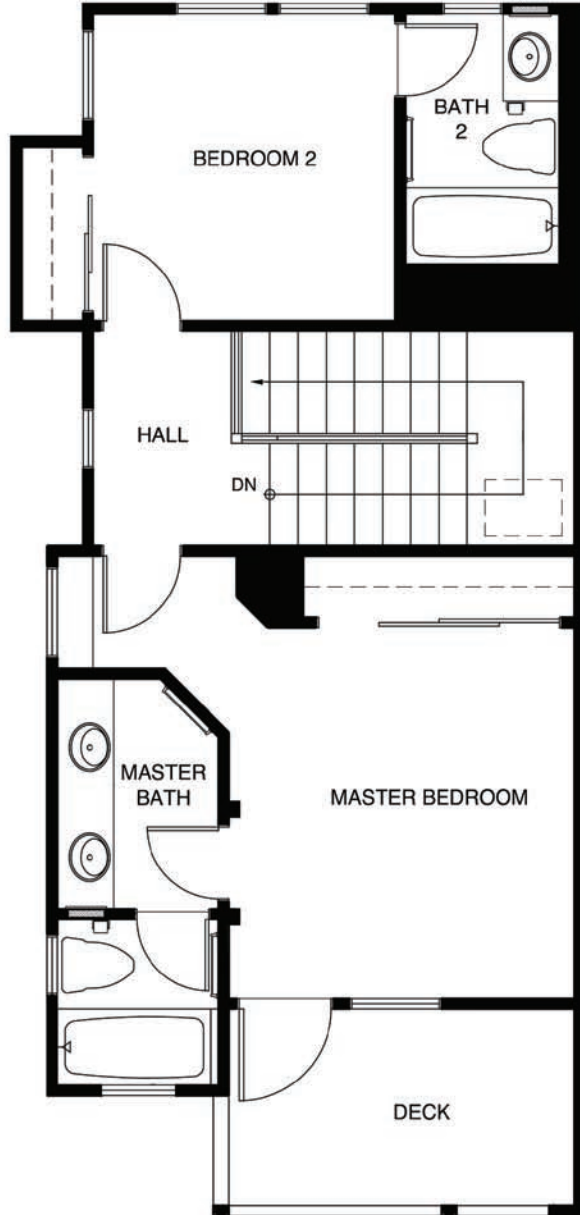

UNIVERSITY HEIGHTS

Plan 1 - First Floor

PLAN FEATURES

Cozy living room with seat wall, niches and fireplace

Easy access, second story laundry room

Deck off master bedroom

2 bedrooms with private full bathrooms

Large storage closet under stairwell

2 car attached garage

07.07.06

UNIVERSITY HEIGHTS

Plan 1 - Second Floor

PLAN FEATURES

Cozy living room with seat wall, niches and fireplace

Easy access, second story laundry room

Deck off master bedroom

2 bedrooms with private full bathrooms

Large storage closet under stairwell

2 car attached garage

07.07.06

UNIVERSITY HEIGHTS

Plan 1 - Third Floor

PLAN FEATURES

Cozy living room with seat wall, niches and fireplace

Easy access, second story laundry room

Deck off master bedroom

2 bedrooms with private full bathrooms

Large storage closet under stairwell

2 car attached garage