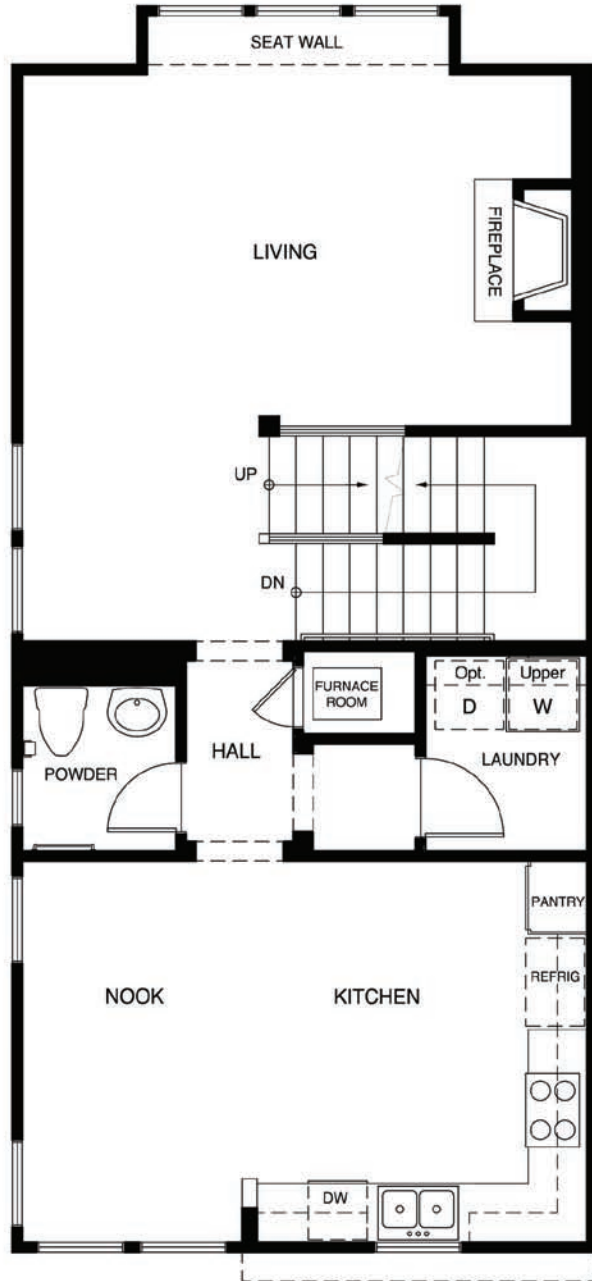

UNIVERSITY HEIGHTS

Plan 1 - First Floor

PLAN FEATURES

Cozy living room with seat wall, niches and fireplace

Easy access, second story laundry room

Deck off master bedroom

2 bedrooms with private full bathrooms

Large storage closet under stairwell

2 car attached garage

07.07.06

UNIVERSITY HEIGHTS

Plan 1 - Second Floor

PLAN FEATURES

Cozy living room with seat wall, niches and fireplace

Easy access, second story laundry room

Deck off master bedroom

2 bedrooms with private full bathrooms

Large storage closet under stairwell

2 car attached garage

07.07.06

UNIVERSITY HEIGHTS

Plan 1 - Third Floor

PLAN FEATURES

Cozy living room with seat wall, niches and fireplace

Easy access, second story laundry room

Deck off master bedroom

2 bedrooms with private full bathrooms

Large storage closet under stairwell

2 car attached garage