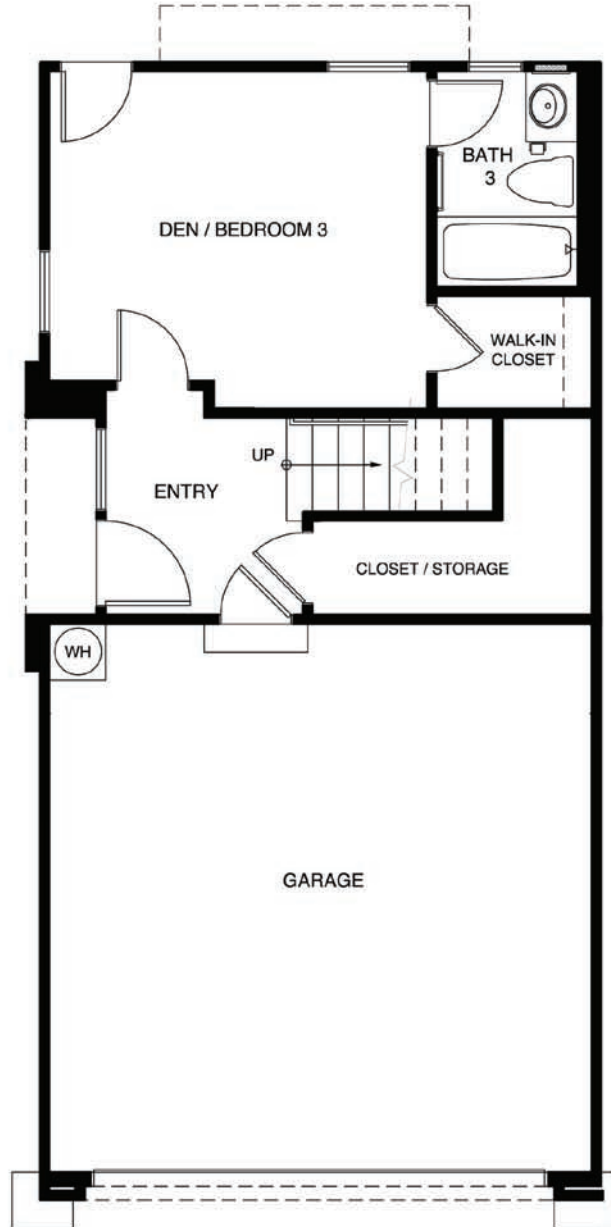

UNIVERSITY HEIGHTS

Plan 1 - First Floor

PLAN FEATURES

Cozy living room with seat wall, niches and fireplace

Easy access, second story laundry room

Deck off master bedroom

2 bedrooms with private full bathrooms

Large storage closet under stairwell

2 car attached garage

07.07.06

UNIVERSITY HEIGHTS

Plan 1 - Second Floor

PLAN FEATURES

Cozy living room with seat wall, niches and fireplace

Easy access, second story laundry room

Deck off master bedroom

2 bedrooms with private full bathrooms

Large storage closet under stairwell

2 car attached garage

07.07.06

UNIVERSITY HEIGHTS

Plan 1 - Third Floor

PLAN FEATURES

Cozy living room with seat wall, niches and fireplace

Easy access, second story laundry room

Deck off master bedroom

2 bedrooms with private full bathrooms

Large storage closet under stairwell

2 car attached garage